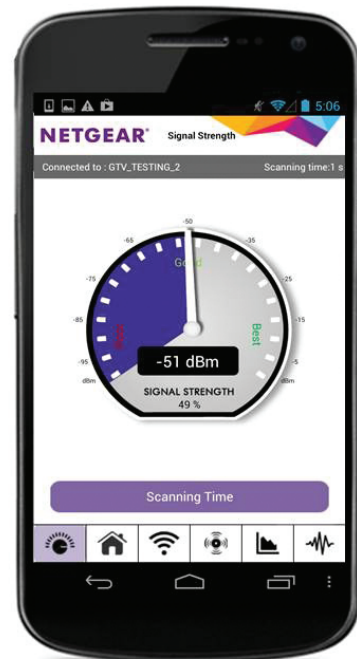

WiFi Range Extender

Boosts the range of your existing WiFi & creates a stronger signal in hard-to-reach areas.

Existing WiFi

Sometimes your router does not provide the WiFi coverage you need.

WiFi Analytics App

How strong is your WiFi signal? Use the NETGEAR WiFi Analytics app & get advanced analytics to optimize your existing or newly extended WiFi network. Check your network status, WiFi signal strength, identify crowded WiFi channels & much more!

Here's what you can do with the WiFi Analytics App!

- Get a network status overview
- Check WiFi signal strength
- Measure WiFi channel interference
- Keep track of WiFi strength by location
- and more...

Scan to install app

PACKAGE CONTENTS

- AC2200 Nighthawk® X4 Range Extender (EX7300)
- Quick start guide

PHYSICAL SPECIFICATIONS

- Dimensions: 6.34 x 3.2 x 1.75 in (161 x 81.4 x 44.5 mm)
- Weight: 0.66 lb (0.3 kg)