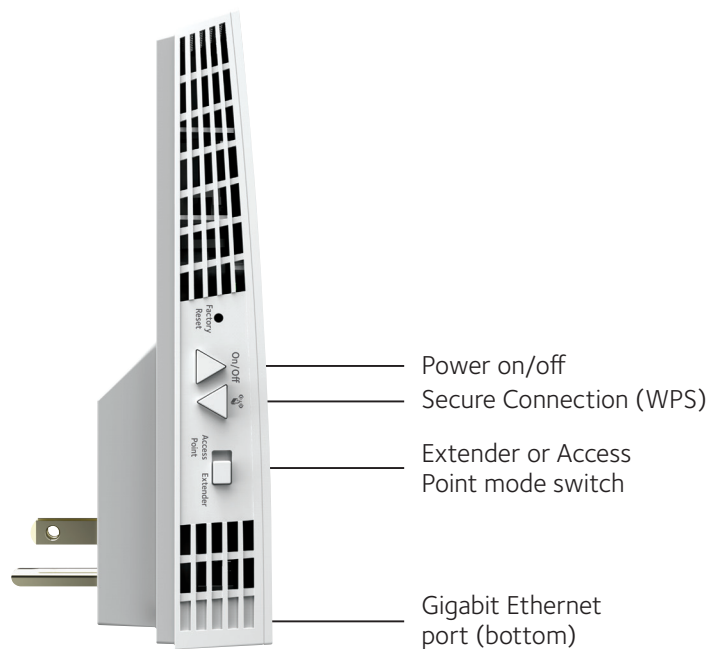

WiFi Range Extenders boost your existing WiFi & deliver greater wireless speed & coverage to where WiFi signals are weak. Improve your home's WiFi and get better connections for iPads®, smartphones, laptops & more.

WiFi Range Extender

Boosts the range of your existing WiFi & creates a stronger signal in hard-to-reach areas.

Existing WiFi

Sometimes your router does not provide the WiFi coverage you need.

WiFi Analytics App