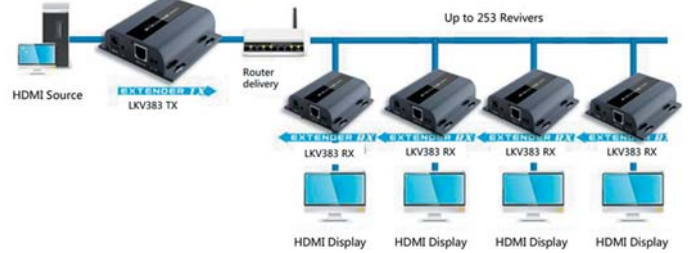

HDMI Extender

LKV-383
HDMI HDbiT IP TX/RX
Extender CAT5 con IR (120m)

NEW

LKV-383RX
HDMI HDbiT IP Ricevitore

LKV383 HDbiT HDMI Extender trasmette u segnale HD 1080P HDMI fino a 120m. Supporta ampliamento con dispositivi di rete, compatibile con la rete esistente. Regolazione automatica intelligente in funzione della lunghezza del cavo. Controllo IR della sorgente.

120 Meters Lossless Transmit

Break through the limitation, cost-effective solution for A/V integration
LKV383 converts the HDMI signal to standard network signal and transfer by CAT5e/6 cable to make the transmission distance up to 120 meters(394ft), accurate compression technology to realized pixel-by-pixel identical display.

Caratteristiche

- 1) 120m Extender HDMI su IP con IR pass-through
- 2) HDMI extender di segnale su singolo cavo CAT5/5e/6
- 3) Estensione LAN da router/switch
- 4) Compatibile con la rete esistente
- 5) Plug and play

Extend and Split Unlimitedly

Using existing network devices, realize infinite extend & hundreds of split
LKV383 is unique in that it leverages HDbiT® support of long-distance transmission of HDMI signals, allows to be distributed by network routers or switchers for cascade connection, to be used both as the HDMI splitter and extender.