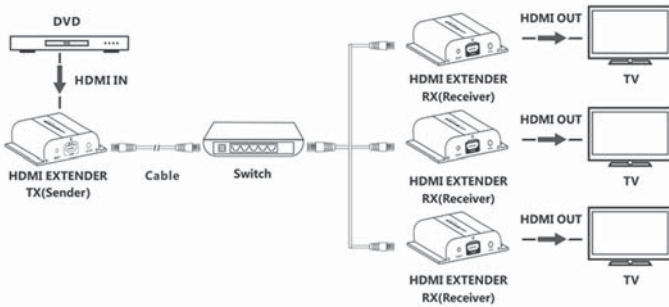

HDMI Extender

LKV-383
HDMI HDbiT IP TX/RX
Extender CAT5 con IR (120m)

NEW

LKV-383RX
HDMI HDbiT IP Ricevitore

LKV383 HDbiT HDMI Extender trasmette u segnale HD 1080P HDMI fino a 120m. Supporta ampliamento con dispositivi di rete, compatibile con la rete esistente. Regolazione automatica intelligente in funzione della lunghezza del cavo. Controllo IR della sorgente.

120 Meters Lossless Transmit

Break through the limitation, cost-effective solution for A/V integration
LKV383 converts the HDMI signal to standard network signal and transfer by CAT5e/6 cable to make the transmission distance up to 120 meters(394ft), accurate compression technology to realized pixel-by-pixel identical display.

Caratteristiche

- 1) 120m Extender HDMI su IP con IR pass-through
- 2) HDMI extender di segnale su singolo cavo CAT5/5e/6
- 3) Estensione LAN da router/switch
- 4) Compatibile con la rete esistente
- 5) Plug and play

Extend and Split Unlimitedly

Using existing network devices, realize infinite extend & hundreds of split
LKV383 is unique in that it leverages HDbiT® support of long-distance transmission of HDMI signals, allows to be distributed by network routers or switchers for cascade connection, to be used both as the HDMI splitter and extender.