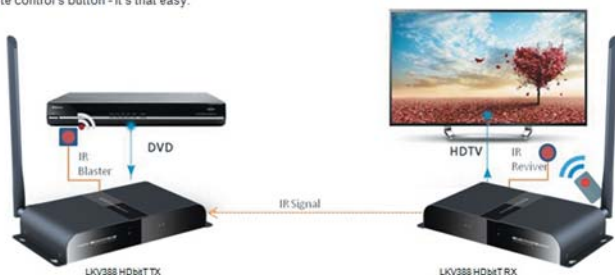

IR Signal Transmission

Control Your Devices Remotely

The included extender allows you to control your media device from any area of the home. Change channels, pause your movie, adjust volume - any function will work. Simply point your remote control at the receiver and press your remote control's button - it's that easy.