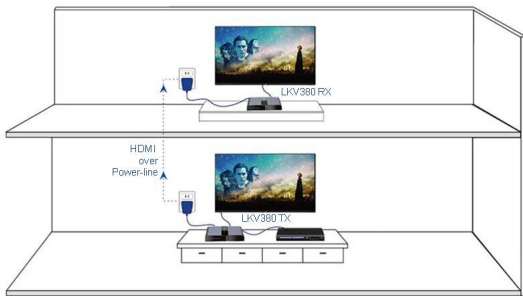

Affordable and flexible high performance

1080P High Performance

Ideal for long distance HD video streaming

High performance transmitter sends the highest quality and smooth HD signal available up to 1080p right through your existing house wiring using existing outlets, which mean no more messy wires.