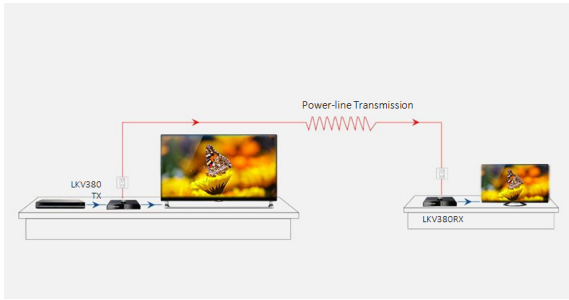

IR Signal Transmission

Control HDMI source devices remotely