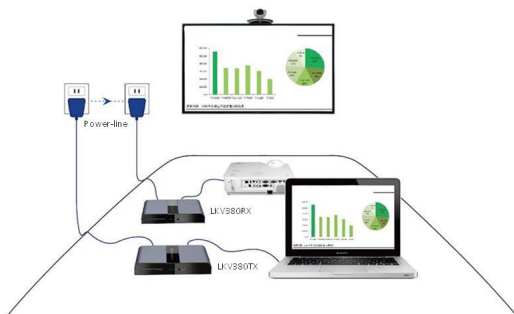

HDMI Loop-out for Local Display

Seamless local preview and remote display