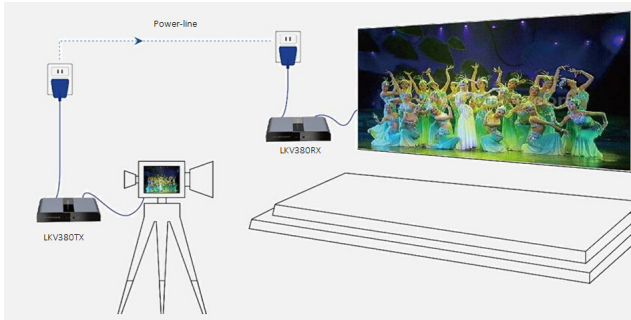

Easy Plug-and-play Setup

As easy as plugging in a lamp.

Simply plug the transmitter and receiver kits into your electrical outlets. Receiver is easily connected to your HDTV or Projector via HDMI cable while HDMI source directly to the transmitter. No tools needed. No holes in your walls.