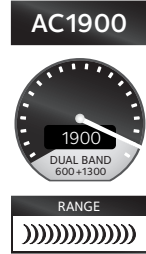

Performance & Use

- AC1900 WiFi—600+1300 Mbps+ speeds
- 1GHz Dual Core Processor
- Advanced features for lag-free gaming
- Prioritized bandwidth for streaming videos or music
- 100% faster for mobile devices