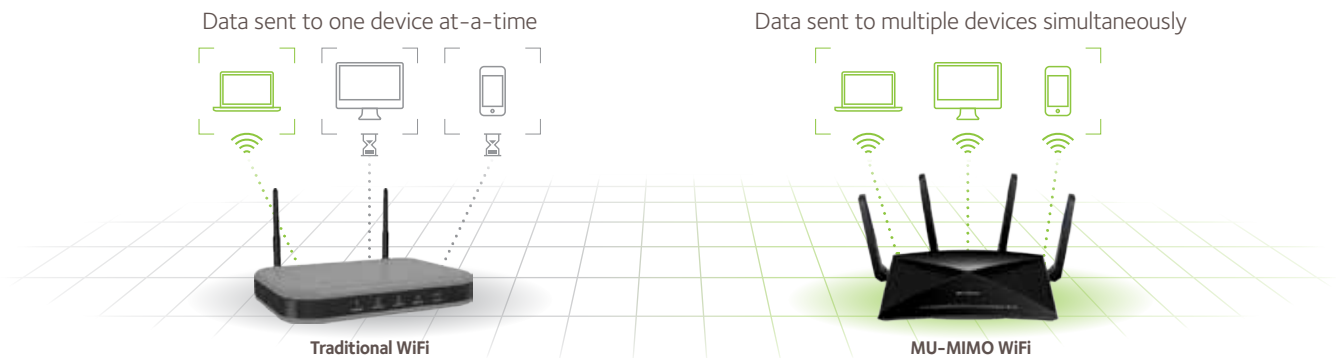

Don't wait to watch! Ultra-smooth 4K streaming, VR gaming, instant downloads and backup.

Industry's First Home Router with Plex Media Server

Plex. All your movie, TV show, music, video, and photo collections at your fingertips. Anywhere, anytime. Serve all your media with Plex Media Server on your Nighthawk® X10, without need for a computer.

Powerful Quad-Core 1.7GHz Processor

Wired or wireless, the 1.7GHz Quad-Core processor boosts your network performance up to 7.2Gbps¹.

Multi-User MIMO (MU-MIMO*)

Using Multi-User MIMO technology, NETGEAR routers can stream data to multiple devices simultaneously. With MU-MIMO, your WiFi network can deliver faster throughput to every MU-MIMO connected device. That means faster downloads and smoother streaming for your devices.

Enjoy simultaneous streaming with MU-MIMO

*MU-MIMO capability requires both router and client device to support MU-MIMO.

BEAMFORMING+

BEAMFORMING+—FOR MORE RELIABLE CONNECTIONS

Unlike typical WiFi routers that just blast the WiFi signals in all directions, with Beamforming+ the router & device communicate with each other, so the router can directly beam the WiFi signal to the device. The result is a stronger, faster, more reliable connection that is locked in even when the device is moved around the home.

- Focuses WiFi signals from the wireless router to WiFi devices like smartphones, tablets & laptops
- Automatic signal management checks with your device to keep WiFi signal at its optimal strength
- Designed for home environments to support multiple WiFi device connections for highest quality
- Extends WiFi coverage, reduces deadpots, & boosts signal strength
- Implicit & Explicit Beamforming boosts speed, reliability & range for both 2.4 & 5GHz WiFi devices