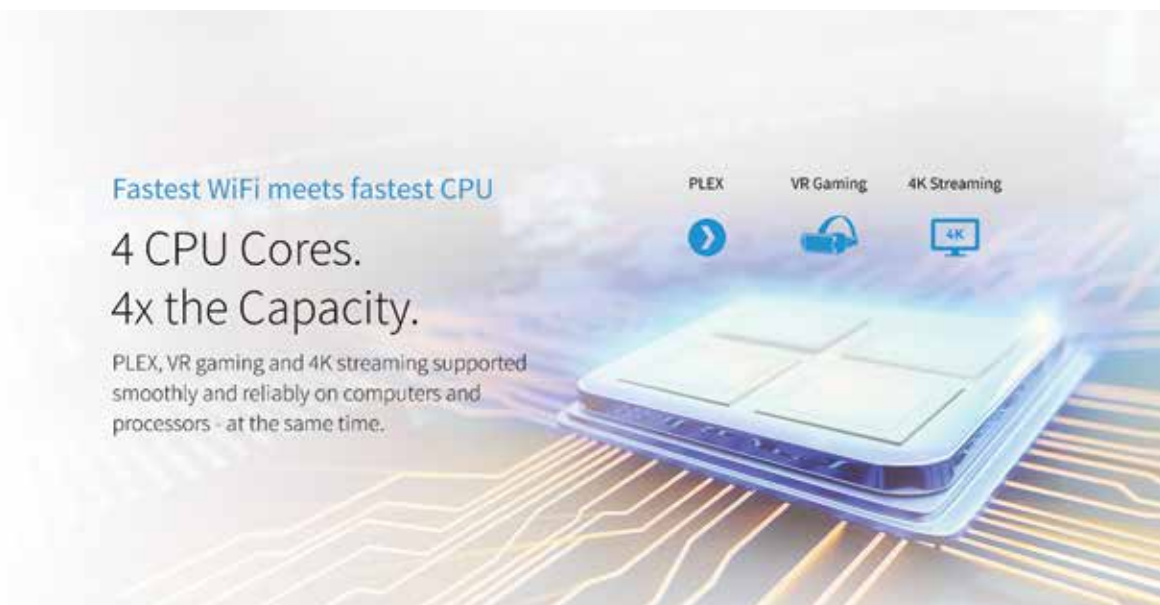

Powerful Quad-Core 1.7GHz Processor

Wired or wireless, the 1.7GHz Quad-Core processor boosts your network performance up to 7.2Gbps¹.