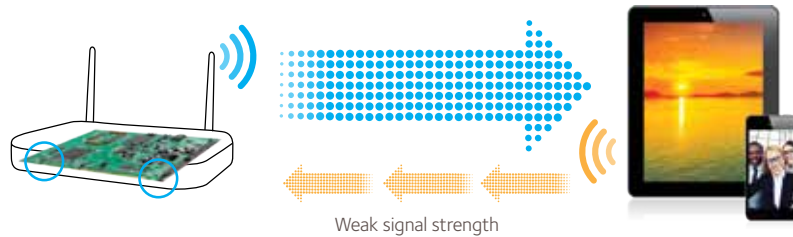

Traditional WiFi router has harder time receiving weaker mobile device signals.