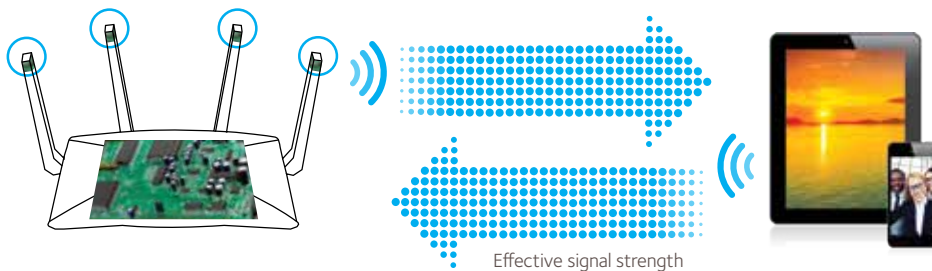

Nighthawk X10 Active antennas compensate for weaker mobile device signals and effectively improve signal strength.