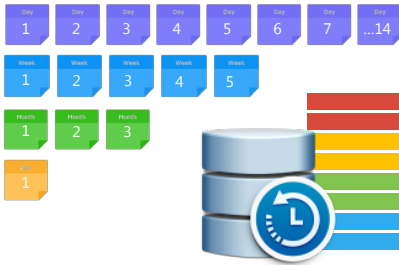

Satisfy Your Need for Both Performance and Data Security

Synology DS916+ is a full-featured 4-drive-bay network attached storage solution specifically designed for small and medium-sized business users and IT enthusiasts who care about high performance throughput and safety for data sharing and backup. DS916+ is equipped with an **Intel® Pentium® N3710 quad-core processor** with **AES-NI hardware encryption engine** and **2GB or 8GB** memory options, providing outstanding throughput at over **225.91 MB/s reading** and **221.04 MB/s writing**, and an astonishing encryption acceleration at over **225.83 MB/s reading** and **209.35 MB/s writing** under a RAID 5 configuration in a Windows® environment with Link Aggregation enabled¹.

With scalable drive management of up to 9 drives with **Synology Expansion Unit DX513²** and real-time **1-channel H.264 4K Ultra HD** or **3-channel Full HD³** video transcoding support, DS916+ is also ideal for sharing and storing ultra-high definition media contents.

Btrfs: Next Generation Storage Efficiency

DS916+ introduces the **Btrfs file system**, bringing the most advanced storage technologies to meet the management needs of modern businesses:

- **Built-in data integrity check** detects data and file system corruption with data and meta-data checksums and improve overall stability.
- **Flexible Shared Folder/User Quota System** provides comprehensive quota control on all user accounts and shared folders.
- **Advanced snapshot technology** with customizable backup schedule allows up to **1024 copies** of shared folder backups in a minimum **5-minute interval** without occupying huge storage capacity and system resources.
- **File or folder level data restoration** brings huge convenience and saves time for users who wish to restore only a specific single file or folder.
- **Cloud Station with file versioning** reduces down to half of storage consumption when compared with the Ext4 file system.