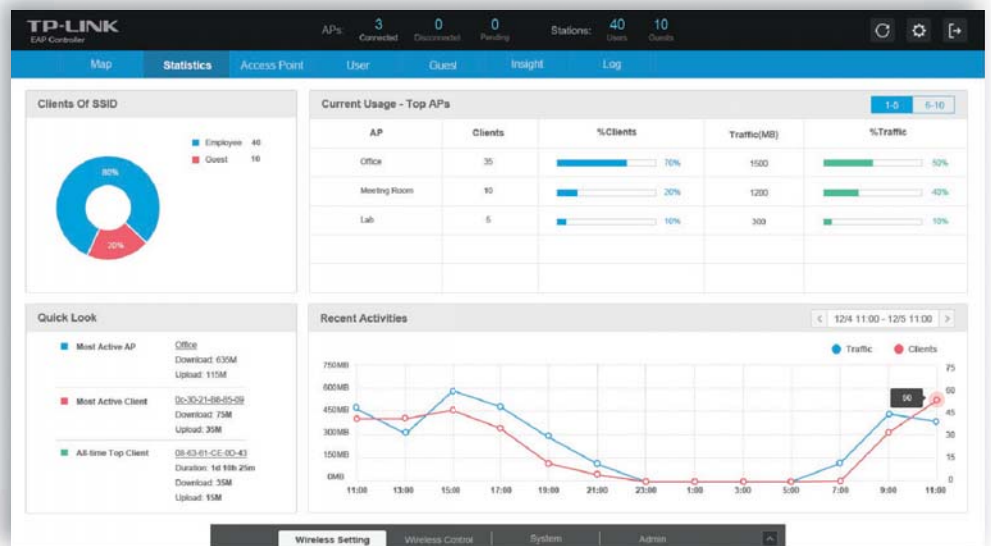

Standards

- IEEE 802.11b/g/n
- IEEE 802.3af

Functionality

- Multi-SSID
- Load Balance
- Wireless Schedule
- QoS (WMM)
- Automatic Channel Assignment
- Transmission Power Adjustment

Security

- Captive Portal Authentication
- Wireless MAC Address Filtering
- Isolation between Clients
- SSID to VLAN Mapping
- Rogue AP Detection
- 802.1X Support
- WEP, WPA/WPA2-PSK, WPA/WPA2-Enterprise Encryption

Hardware

- 1 Gigabit Ethernet Port
- 1 Console Port
- 2*4dBi Internal Antennas
- Dimensions: 7.1*7.1*1.9 in. (180*180*47.5mm)

Details: <http://www.tplink.com/en/Support/>
 German/Austrian/Swiss users are not included

EAP Controller Software – simple and scalable business Wi-Fi management

The EAP Controller Software enables administrators to manage hundreds of EAPs easily from any PC on the network. Includes such administrative features as centralized configuration, real-time monitoring, and graphical analysis of network traffic.

Real-time monitoring of your wireless network

- Directly view traffic on any individual AP on the network
- Graphical activity of clients connected to the network
- Visual analytics of overall network usage and traffic distribution