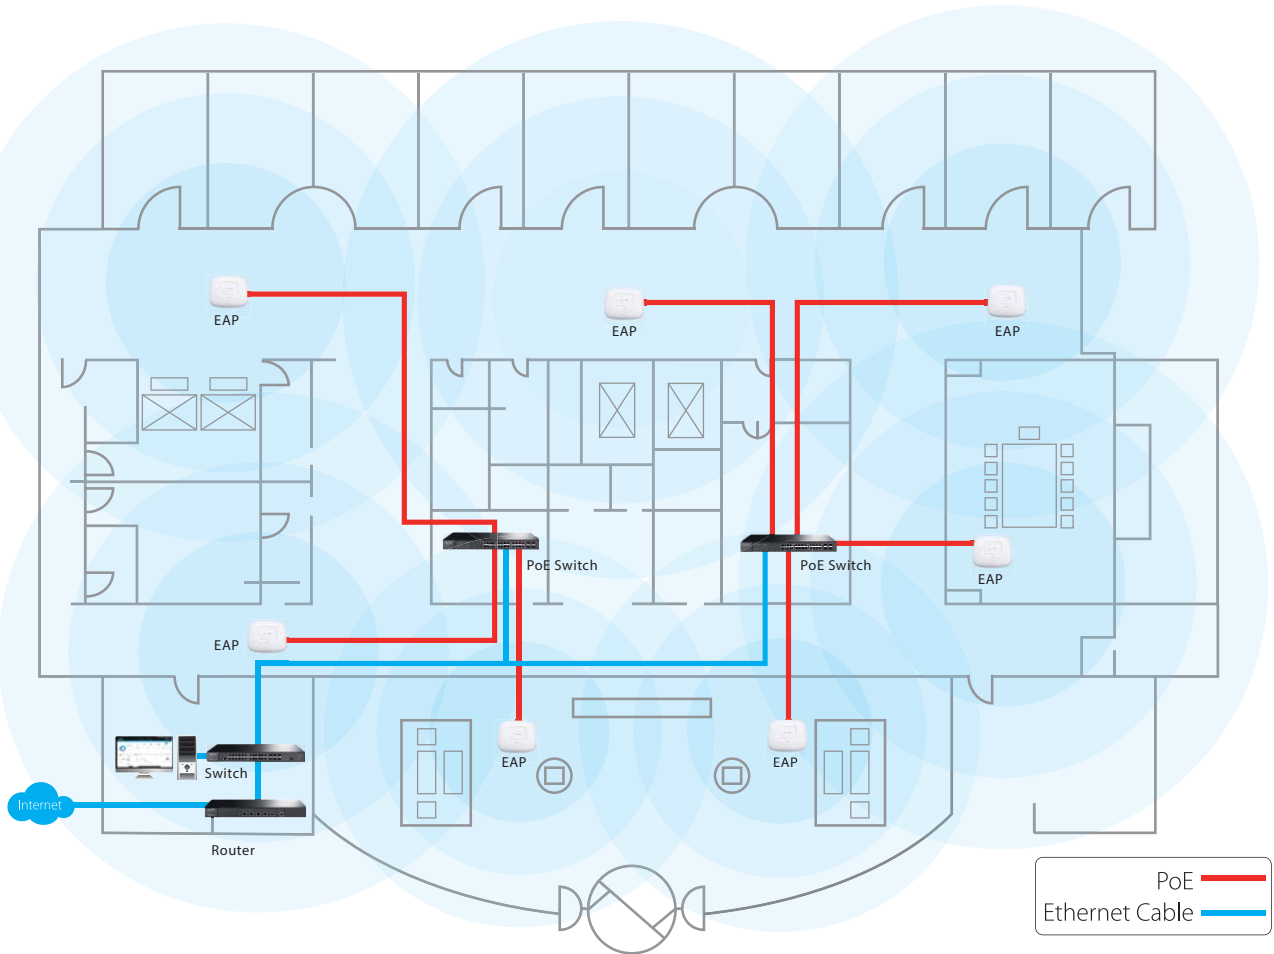

▣ **Typical Applications**

EAP120 is specially designed for the high-density, intensive demanding businesses environment, include campus, hotels, malls and offices.

WLAN Solution for Hotel as an Example