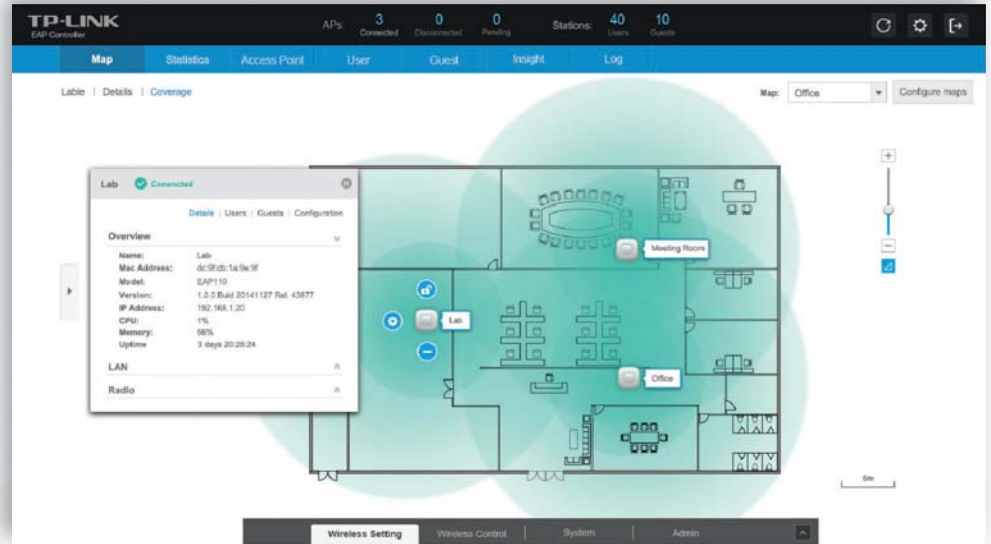

300Mbps Wireless N Gigabit Ceiling Mount Access Point

EAP120

■ Highlights

- Wireless N speed up to 300Mbps
- The EAP Controller Software enables administrators to manage hundreds of EAPs easily from any PC on the network
- Clustering function greatly simplified business wireless network management, to easy manage up to 24 EAP120
- Supports PoE (802.3af) for convenient installation
- Ceiling mounting design with chassis make it easy to deploy on a wall or ceiling
- Captive portal provides one convenient method of authentication for Wi-Fi guests
- Multi-SSID divides multiple wireless networks for different users
- Enterprise class Wi-Fi security help to decrease network security threats.
- Gigabit ethernet port enables bandwidth-intensive application or multimedia transferring

Hardware

- 1 Gigabit Ethernet Port
- 1 Console Port
- 2*4dBi Internal Antennas
- Dimensions: 7.1*7.1*1.9 in. (180*180*47.5mm)

Details: <http://www.tplink.com/en/Support/>
 German/Austrian/Swiss users are not included

EAP Controller Software – simple and scalable business Wi-Fi management

The EAP Controller Software enables administrators to manage hundreds of EAPs easily from any PC on the network. Includes such administrative features as centralized configuration, real-time monitoring, and graphical analysis of network traffic.

Real-time monitoring of your wireless network

- Directly view traffic on any individual AP on the network
- Graphical activity of clients connected to the network
- Visual analytics of overall network usage and traffic distribution